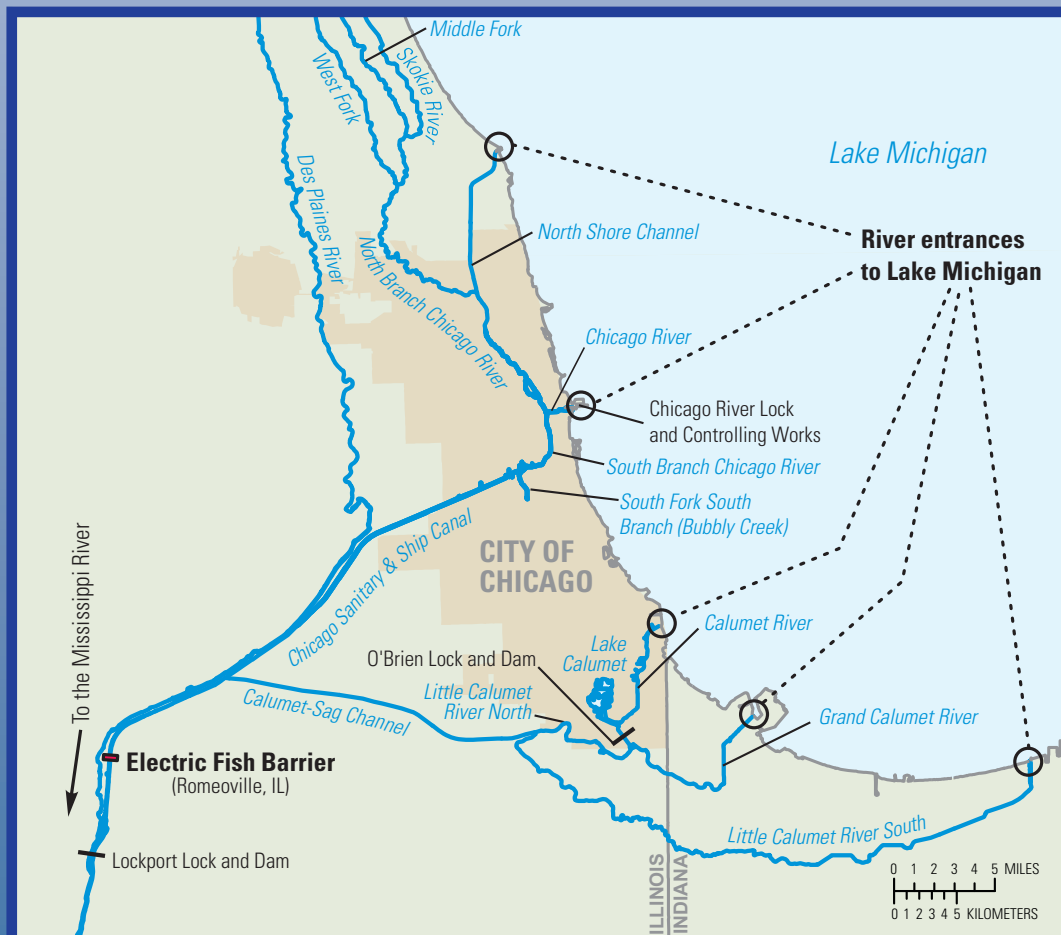

## What are Asian Carp?

- "Asian carp" refers to several species of fish originating from Asia.
- Three species of Asian carp (bighead, silver, and black) were imported into the southern U.S. to keep aquaculture ponds clean and for wastewater treatment.
- They escaped into the Mississippi River system in the 1970s, 1980s and 1990s after large flooding events, expanding their range northward ever since.

## WHY ARE THEY A PROBLEM?

- Asian carp have significantly altered the Mississippi and Illinois River systems.
- Asian carp are voracious eaters. They compete with native fish species for food.
- Easily startled by boats, jumping silver carp have caused serious injuries and damaged property.
- Artificial canals and natural cross connections during flood events provide potential migration pathways into the Great Lakes.
- Human actions, such as the movement of live bait, also have the potential to introduce Asian carp into the Great Lakes.

## WHAT'S BEING DONE?

- Current efforts are focused on preventing the spread of Asian carp, particularly into the Great Lakes.
- Federal, state, and local entities are coordinating their actions through the Asian Carp Control Strategy Framework.
- Electrical barriers exist on the Chicago Waterway System to prevent Asian carp migration.
- Studies are underway to investigate separating the Mississippi and the Great Lakes basins.
- Scientists are developing and implementing biological, physical, and chemical controls to prevent Asian carp from entering the Great Lakes.
- For more information on specific strategies, visit: [www.asiancarp.gov](http://www.asiancarp.gov)

Potential Asian carp pathways to Lake Michigan. Source: USGS

If Asian carp enter the Great Lakes, there is a high likelihood they will become established and spread.

Silver carp. Photo: T. Lawrence, GLFC